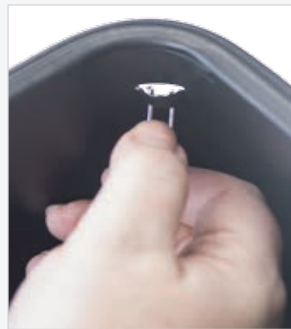

Waste Watchers Stainless Steel

Combines modern style with ultimate utility

Great for high traffic venues such as casinos, hotels, office lobbies, healthcare or extended care facilities

- Choose from swing or push top lid options
- Made of 100% recyclable USA-sourced steel
- Optional heavy duty plastic liner available
- Closed tops help control odor
- Classic yet functional style combined with sleek stainless steel design
- J hook assembly included for easy servicing of internal trash bag
- Available in multiple sizes for varied needs

Step 1: Locate slot opening in corner

Step 2: Insert J hook through slit so "ears" are on the top of slit

Step 3: "J" portion of hook should point to center

Step 4: Secure bag over J hook

Waste Watcher J Hook Installation Instructions