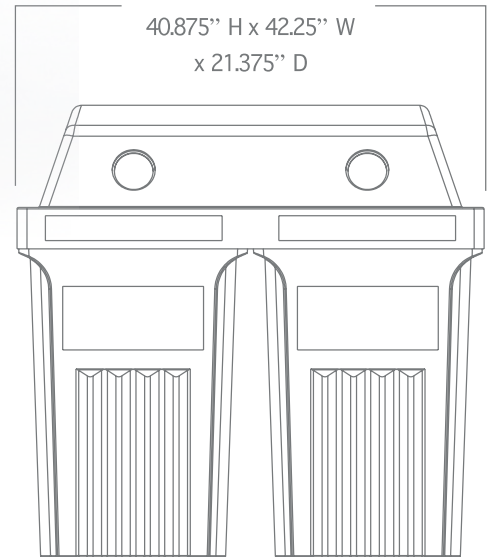

DIMENSIONS

- 41.930" W x 21" D x 41.239" H w/lid

CAPACITY

- 2x 40-45 Gallon bag

FEATURES

- 2 graphic areas on each side
- Choice of circle or rectangular holes
- Rounded top prevents resting objects
- Perfect for stadiums, special events and stores
- 100% recycled material construction available

DIMENSIONS

40.875" H x 42.25" W
x 21.375" D

Wire insert holds bag in place

Stackable design

Ribbed construction for added strength

Best selection, lowest prices.

Call us for Quantity Discounts and Custom Designs!