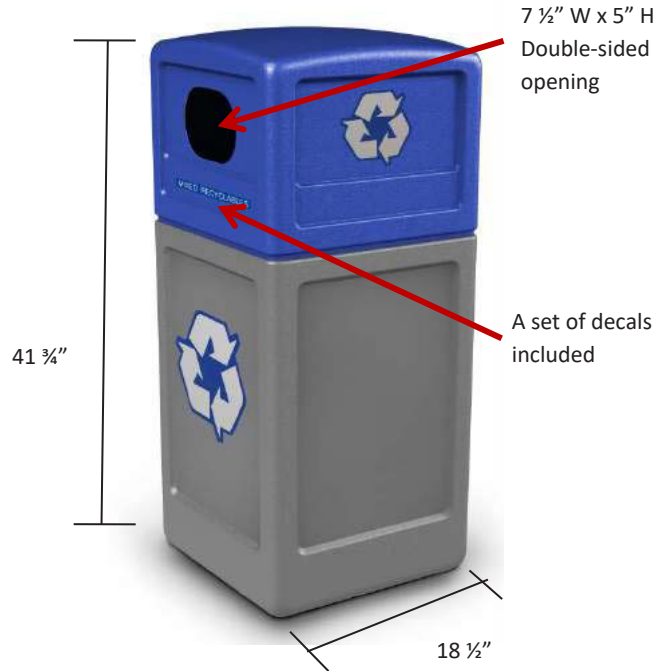

Create a complete trash and recycling system.
Decal sets and various color options available.

Unit Size	Capacity	Weight
18 1/2" W x 18 1/2" L x 41 3/4" H	42 Gallons	24 lbs

Carton Size	# Cartons Shipped	Dimensional Wt.	Carton Wt.
(Ctn1) 19" L x 20" W x 35" H	(1) Waste container	Ctn1 – 80 lbs	Ctn1 – 21 lbs
(Ctn2) 18 1/2" L x 19" W x 16" H	(1) Dome Lid	Ctn2 – 35 lbs	Ctn2 – 8 lbs

Included Decals:

(Two large recycle logos also included)

- Environmentally friendly; molded from at least 25% post-consumer recycled material
- Includes seven decals and recycle logos to create a personalized recycling center
- Decals include; Plastic Bottles, Aluminum, Bottles & Cans, Organic, Mixed Recyclables, Landfill and Trash
- Oval opening on both sides of dome lid offers convenient disposal and the 7.5" w x 5" h opening is perfect for common recycling discards
- Large 42-gallon trash capacity uses 45 gallon trash bags and is perfect for high traffic areas Lid fits snug to base and lifts off for easy trash removal
- Trash receptacle includes patented Grab Bag™ system and additional routed openings to secure trash bag in place
- Ships in two cartons
- 1-year Warranty