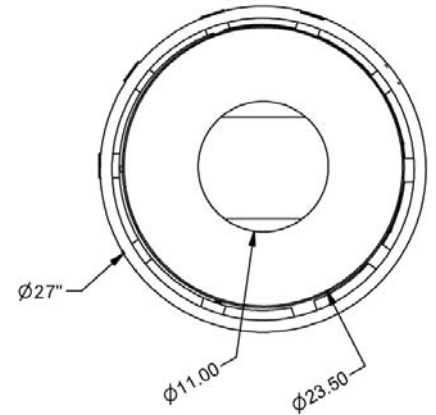

Dome Top (DT) Lid Option

Rain Cap (RC) Lid Option

Ash & Trash (AT) Lid Option

Flat Top (FT) Lid Option

Top View

Dimensions represent can only
lid accounted for separately

Product Features

- Made from 1/8" X 2" galvanized steel slats
- Decorative band includes 3" rings
- TGIC Polyester Powder Coat outdoor finish
- Material is chemically prepared and zinc rich primed prior to paint
- Available in three standard colors: Black (PMS # 6C), Brown (PMS # 426C) or Green (PMS # 346C)
- Custom colors available upon request
- Unit comes Standard with 3 Stainless Steel Leveling Feet, Anchor Kit and Lid Attachment Kit
- Black high density polyethylene rigid plastic liner
- 4 Lid options available
 - Dome Top (DT), Rain Cap (RC), Ash / Trash Top(AT) and Flat Top (FT)

Item Number	Capacity	Dimensions	Weight	Finishes
M3600R	40 gallons	27¼" dia. x 35" H	95 lbs	Black (BK), Green (GN), Brown (BN)

Best selection, lowest prices.

Call us for Quantity Discounts and Custom Designs!