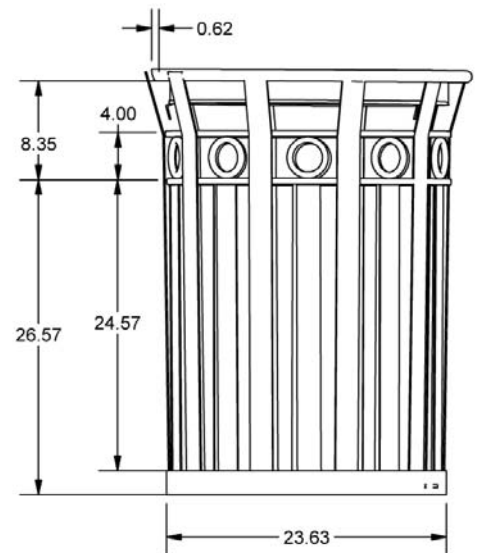

Dome Top (DT) Lid Option

Rain Cap (RC) Lid Option

Ash & Trash (AT) Lid Option

Flat Top (FT) Lid Option

Top View

Dimensions represent can only
lid accounted for separately

Product Features

- Made from 1/8" X 2" galvanized steel slats
- Decorative band includes 3" rings
- TGIC Polyester Powder Coat outdoor finish
- Material is chemically prepared and zinc rich primed prior to paint
- Available in three standard colors: Black (PMS # 6C), Brown (PMS # 426C) or Green (PMS # 346C)
- Custom colors available upon request
- Unit comes Standard with 3 Stainless Steel Leveling Feet, Anchor Kit and Lid Attachment Kit
- Black high density polyethylene rigid plastic liner
- 4 Lid options available
 - Dome Top (DT), Rain Cap (RC), Ash / Trash Top(AT) and Flat Top (FT)

Item Number	Capacity	Dimensions	Weight	Finishes
M3600R	40 gallons	27¼" dia. x 35" H	95 lbs	Black (BK), Green (GN), Brown (BN)

Best selection, lowest prices.

Call us for Quantity Discounts and Custom Designs!